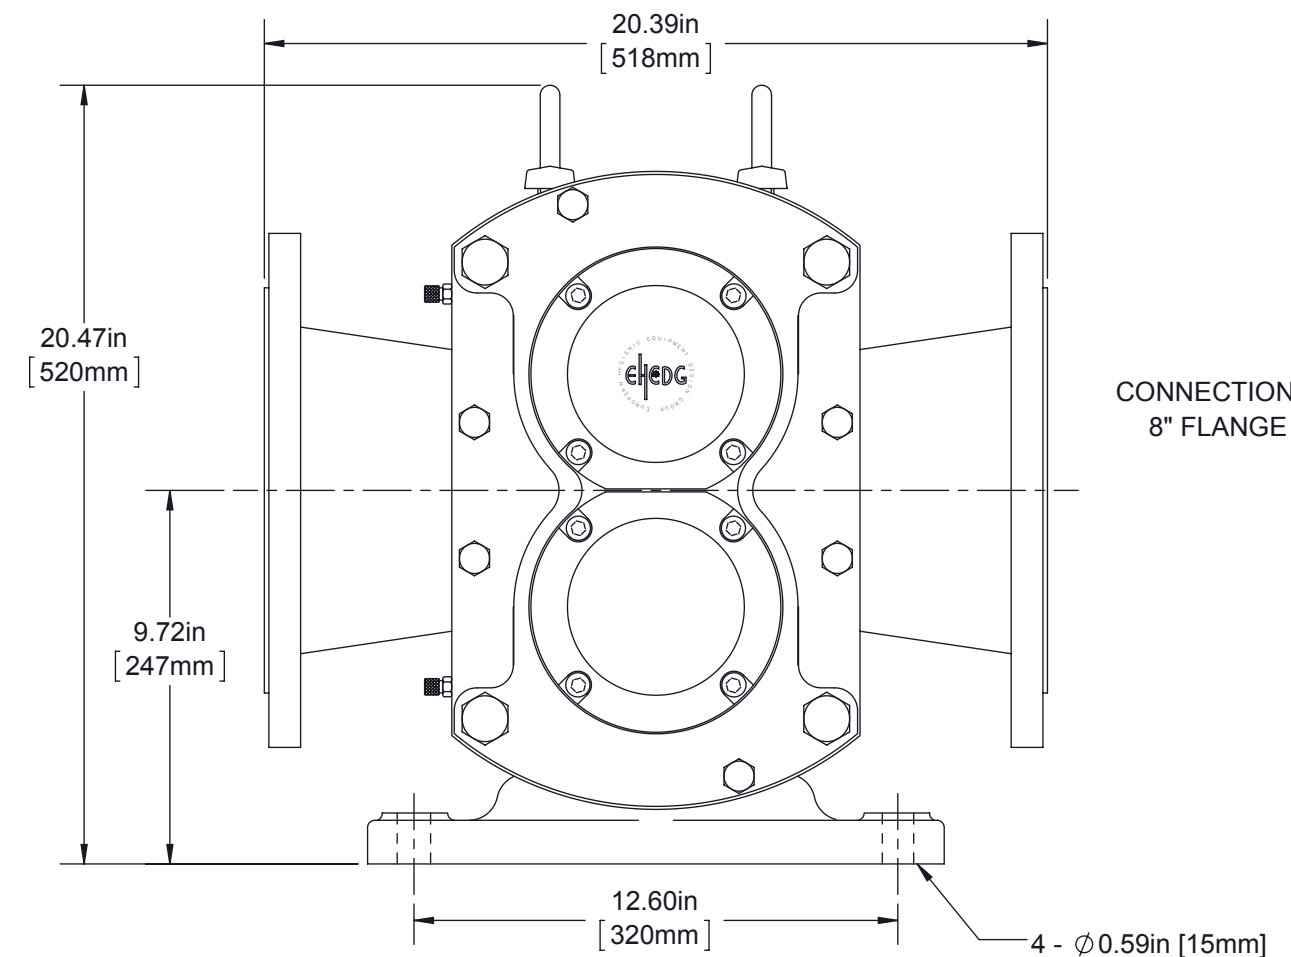

METRIC X STANDARD
SHAFT COUPLINGS
IN STOCK

DIXON SANITARY
N25 W23040 PAUL RD
PEWAUKEE, WI 53072
(800) 789-1718

RZF580

DIMENSIONAL DRAWING

THIS DRAWING AND THE INFORMATION CONTAINED
THERE ON IS THE EXCLUSIVE PROPERTY
OF DIXON SANITARY AND MAY NOT BE COPIED
OR MODIFIED WITHOUT OBTAINING WRITTEN PERMISSION

ALL UNITS IN
INCHES UNLESS
OTHERWISE
SPECIFIED

MATERIAL:
SCALE: 1:5
SHEET: 1 OF 2

SIZE:
B