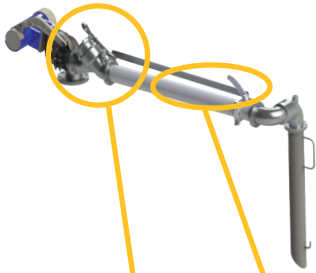

C

TLV-400TFVBVIAL

TLRVK-300X24AL

VB-050-BSP

diffuser

T-deflector

### Top Loading Valves and Accessories

**Applications**

- Manual or remote controlled valve mounts before the loading arm horizontal leg to control flow
- Used in top loading fuels and other low viscosity media

**Features**

- Adjustable closure rate
- Manually operated "Deadman" style with spring-loaded handle
- Optional remote-handle available

**Materials**

- Valve: aluminum
- Vacuum breaker body: brass
- Vacuum breaker housing: aluminum
- Seals: FKM

Size	Description	Part #
2"	top loading valve with FNPT and vacuum breaker	TLV-200FTVBVIAL
2"	top loading valve with TTMA flanges and vacuum breaker	TLV-200TFVBVIAL
3"	top loading valve with TTMA flanges and vacuum breaker	TLV-300TFVBVIAL
4"	top loading valve with TTMA flanges and vacuum breaker	TLV-400TFVBVIAL
2"	valve remote, handle, and bracket kit with bar	TLRVK-200X58AL
3"	valve remote, handle, and bracket kit with bar	TLRVK-300X58AL
4"	valve remote, handle, and bracket kit with bar	TLRVK-400X58AL
2"	valve remote, handle, and bracket kit	AT1350-2
3"	valve remote, handle, and bracket kit	AT1350-3
4"	valve remote, handle, and bracket kit	AT1350-4
1/2"	vacuum breaker, BSP threads	VB-050-BSP <sup>1</sup>
1/2"	vacuum breaker, NPT threads	VB-050-NPT