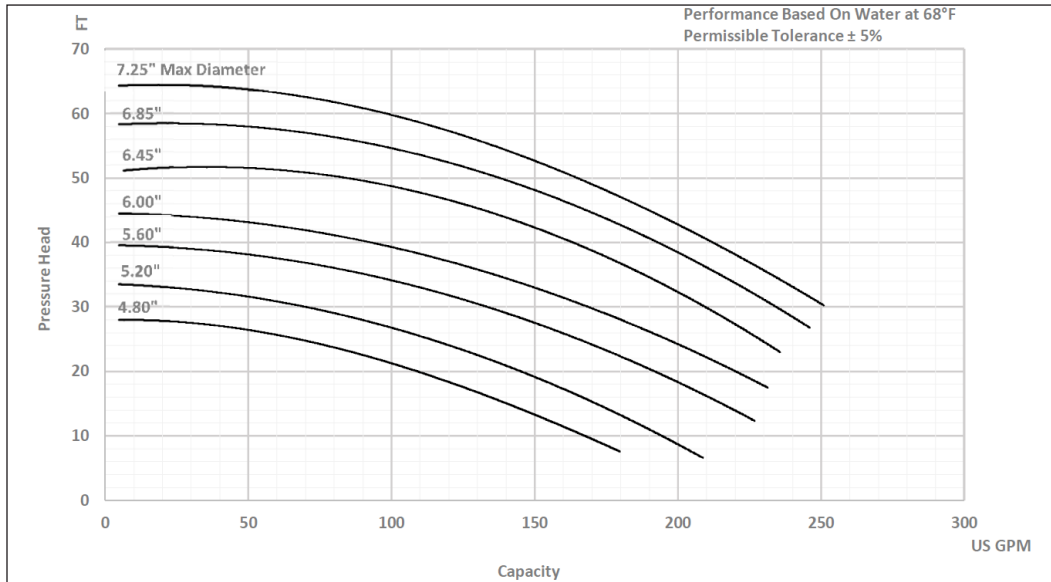

The Right Connection®

ExD-Series Centrifugal Pump Capacity Curve

Model: ExD 230 [1750RPM, Inlet-4.0" Outlet-2.5"]

Dixon Sanitary

N25 W23040 Paul Road • Pewaukee, WI 53072

ph: 800.789.1718 • 262.513.6900 • fx: 800.789.4046 • 262.513.4904