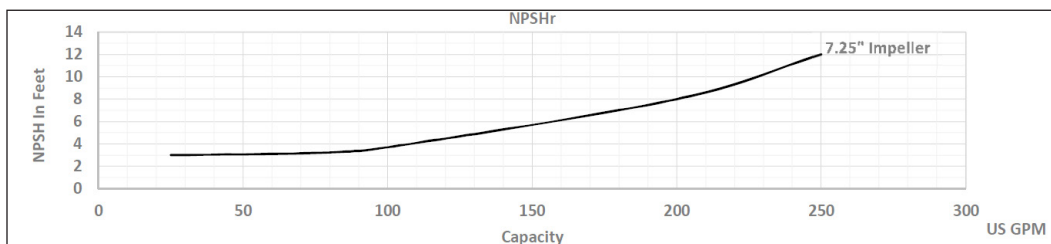

The Right Connection®

ExD-Series Centrifugal Pump Capacity Curve

Model: ExD 230 [1750RPM, Inlet-4.0" Outlet-2.5"]

Dixon Sanitary

N25 W23040 Paul Road • Pewaukee, WI 53072

ph: 800.789.1718 • 262.513.6900 • fx: 800.789.4046 • 262.513.4904