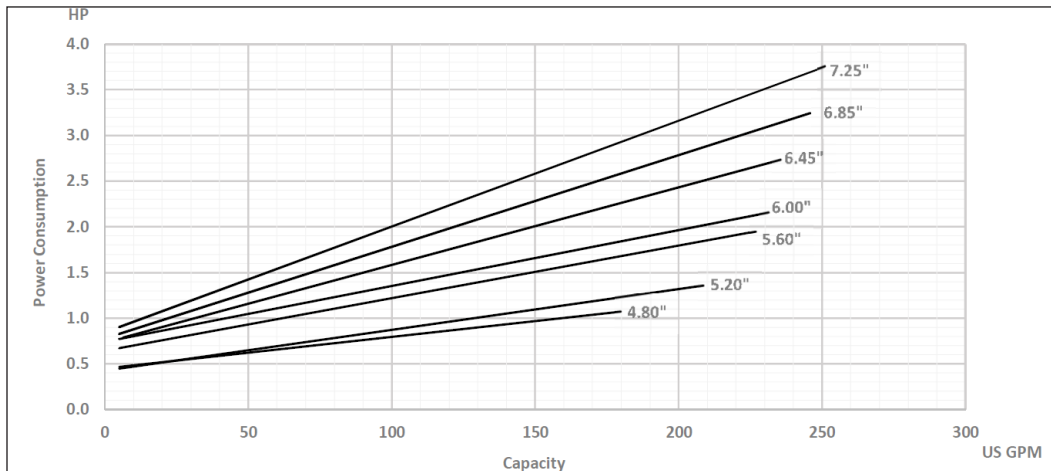

The Right Connection®

ExD-Series Centrifugal Pump Capacity Curve

Model: ExD 230 [1750RPM, Inlet-4.0" Outlet-2.5"]

Dixon Sanitary

N25 W23040 Paul Road • Pewaukee, WI 53072

ph: 800.789.1718 • 262.513.6900 • fx: 800.789.4046 • 262.513.4904