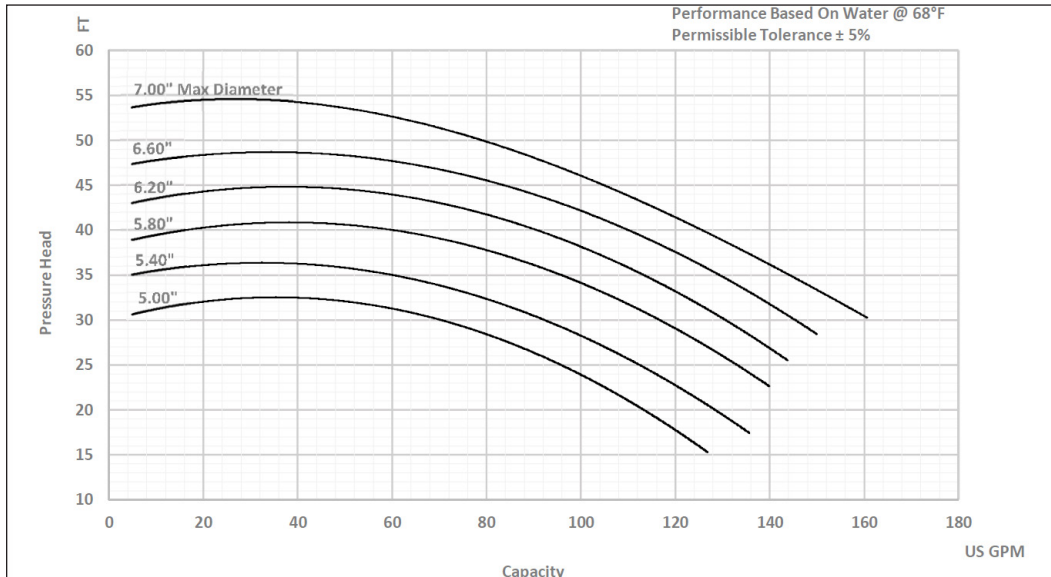

# ExD-Series Centrifugal Pump Capacity Curve

## Model: ExD 200 [1750RPM, Inlet-2.5" Outlet-2.0"]