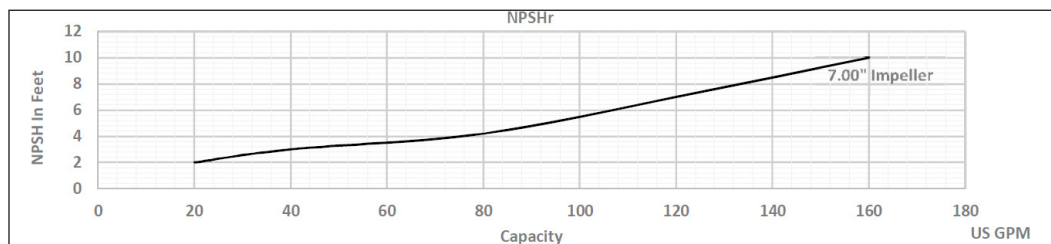

# ExD-Series Centrifugal Pump Capacity Curve

## Model: ExD 200 [1750RPM, Inlet-2.5" Outlet-2.0"]