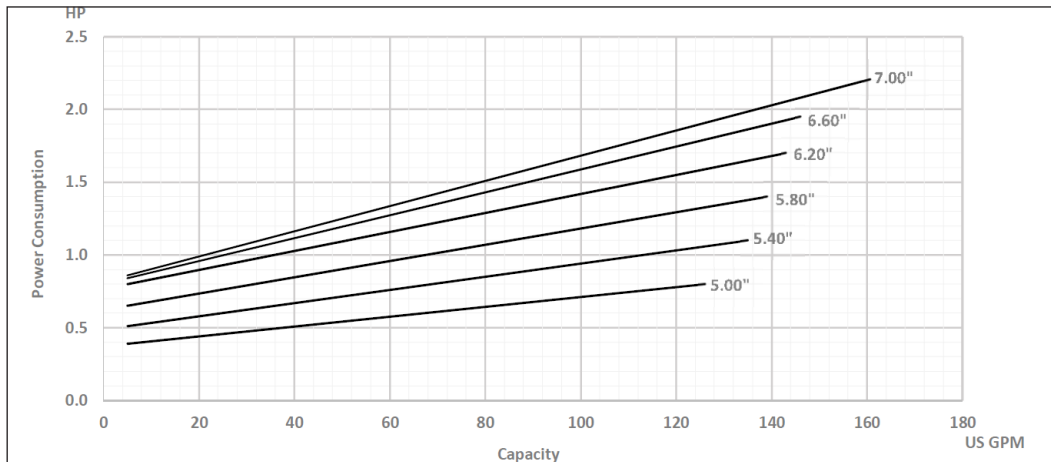

# ExD-Series Centrifugal Pump Capacity Curve

## Model: ExD 200 [1750RPM, Inlet-2.5" Outlet-2.0"]