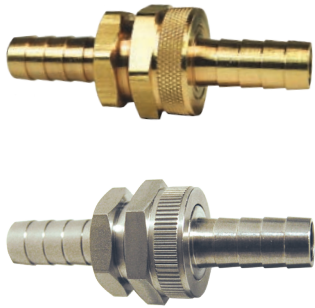

### Standard Shank Fittings

#### GHT Complete Couplings with Hex Nut

**Feature**

- Extended male GHT - deeper thread

Hose Size	Brass		Lead-Free Brass <sup>2</sup> Part #	303 Stainless	
	Previous Part #	Part #		Previous Part #	Part #
3/8"	BC73	5920606K	---	---	---
1/2"	BC74	5920808K	5920808KLF	SSC74	5920808KSS
5/8"	BC75	5921010K	5921010KLF	SSC75	5921010KSS
3/4"	BC76	5921212K	5921212KLF	SSC76	5921212KSS
1"	BC78	5921612K	---	---	---
1"	BS808	5921616K <sup>1</sup>	---	---	---

<sup>1</sup> 1" NPSH thread

<sup>2</sup> NSF®/ANSI 61 certified lead-free brass <=0.25% lead, Alloy C2745 and NSF®/ANSI 61 certified 5911212WEPDM washer included

NOTE: Complete coupling set is not shipped assembled

#### GHT Female Fittings with Swivel Nut

Hose Size	Brass		Lead-Free Brass <sup>2</sup> Part #	303 Stainless		Pkg Qty
	Previous Part #	Part #		Previous Part #	Part #	
3/8"	BCF73	5910612C	---	---	---	25
1/2"	BCF74	5910812C	---	SSCF74	5910812SS	25
	---	---	5910812CLF	---	---	25
5/8"	BCF75	5911012C	---	SSCF75	5911012SS	25
	---	---	5911012CLF	---	---	25
3/4"	BCF76	5911212C	---	SSCF76	5911212SS	25
	---	---	5911212CLF	---	---	25
1"	BCF78	5911612C	---	---	---	10
	BS848	5911616C <sup>1,3</sup>	5911616CLF	---	---	10